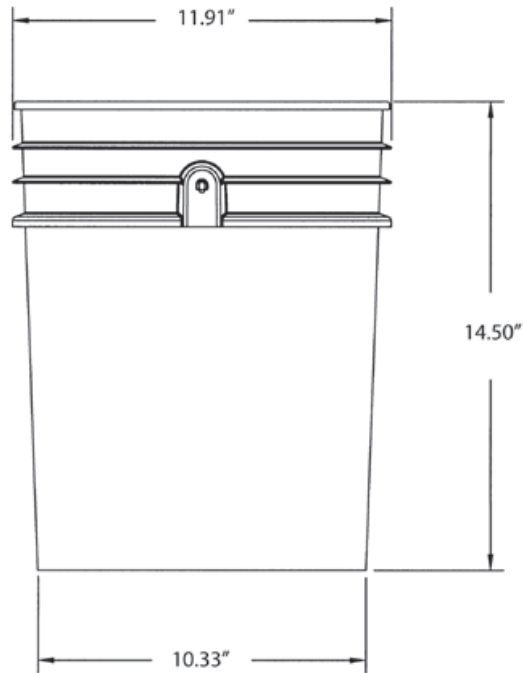

105913

5 gal. Natural HDPE Pail with HDPE Handle
K.G. International - sales@kgint.com - +1 305 499-9816

SPECIFICATIONS

Height.....	14.50"
Outer Diameter.....	11.91"
Thickness.....	90 mil
Print Area.....	31" x 8.25"
Resin.....	HDPE

VOLUME

Practical Fill.....	5.10 gal. / 19.30 liters
Overflow.....	5.40 gal. / 20.44 liters

PACKAGING

Pack Count.....	120
Pack Dimensions.....	48.9" x 36.6" x 49.6"
Cubic Feet.....	51.3
Packs per Pallet.....	2

ORDER QUANTITIES (53' Truckload)

5DM with compatible lids.....	6,720 bases & lids
-------------------------------	--------------------