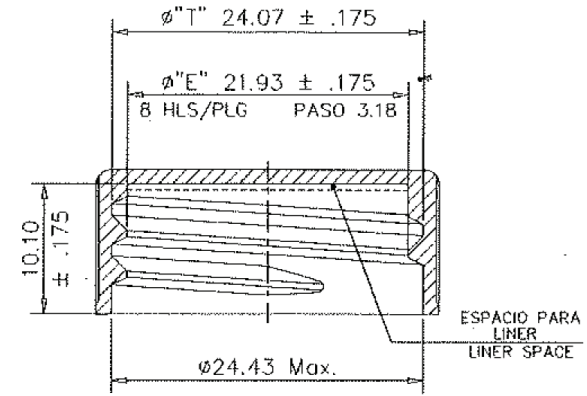

101618

24-400 White PP Continuous Thread Closure with Foam Liner
K.G. International - sales@kgint.com - +1 305 499-9816

SECCION "B-B"
SECTION "B-B"