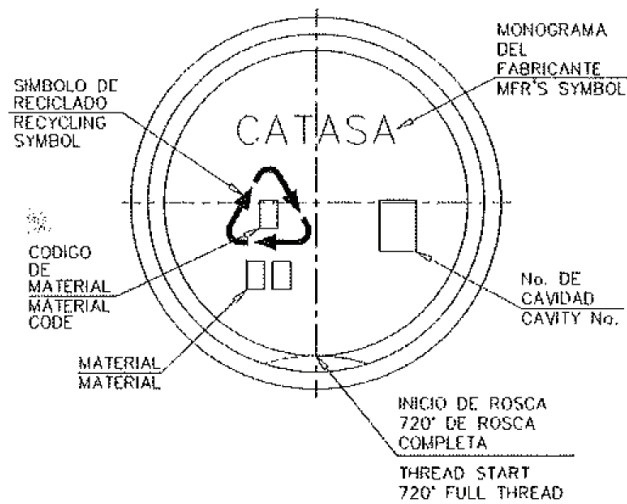

101618

24-400 White PP Continuous Thread Closure with Foam Liner
K.G. International - sales@kgint.com - +1 305 499-9816

SECCION "B-B"
SECTION "B-B"