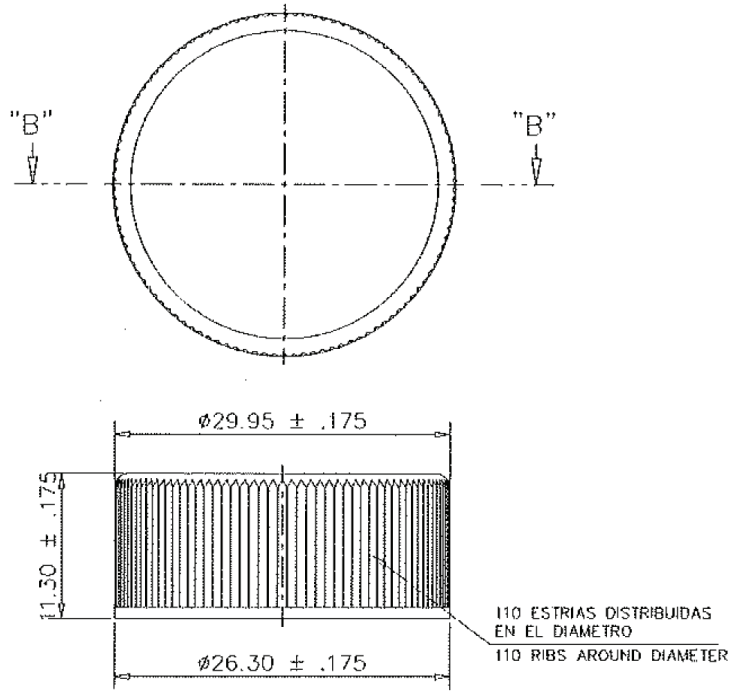

101618

24-400 White PP Continuous Thread Closure with Foam Liner
K.G. International - sales@kgint.com - +1 305 499-9816

SECCION "B-B"
SECTION "B-B"