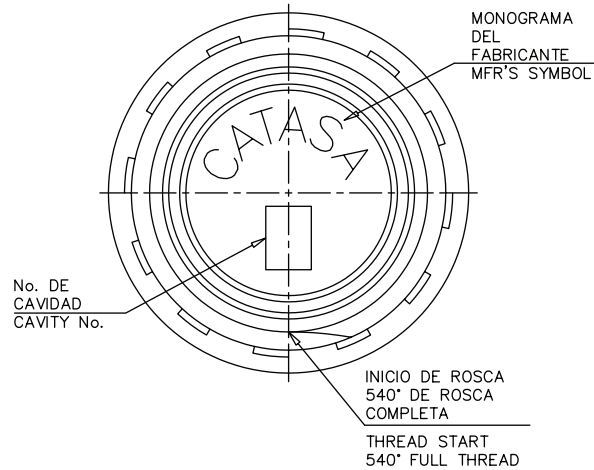

101531

18-400 Black PP Continuous Thread Closure with Foam Liner
K.G. International - sales@kgint.com - +1 305 499-9816

SECCION "B-B"
SECTION "B-B"

ESC. 1:1