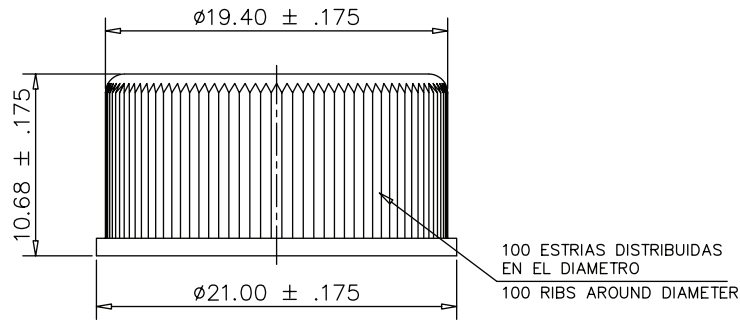

101531

18-400 Black PP Continuous Thread Closure with Foam Liner
K.G. International - sales@kgint.com - +1 305 499-9816

SECCION "B-B"
SECTION "B-B"

ESC. 1:1