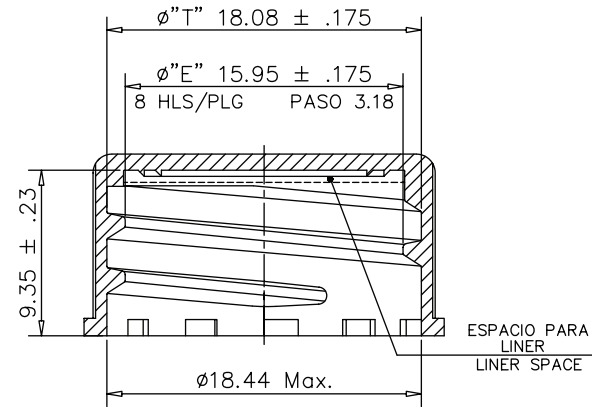

101531

18-400 Black PP Continuous Thread Closure with Foam Liner
K.G. International - sales@kgint.com - +1 305 499-9816

SECCION "B-B"
SECTION "B-B"

ESC. 1:1